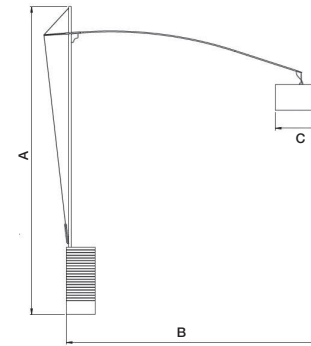

GRU

Art. GRU ST	W	V	A cm	B cm	C cm
	1 x max 150	220	230	200	40x20