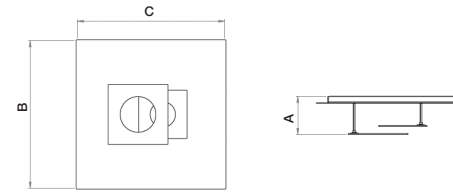

Petra.2

PETRA ... TRIAC = DIMMERABILE TRIAC

ALIMENTATORE INCLUSO | DRIVER INCLUDED

Art.	W	V	Lumen	°K LED	A cm	B cm	C cm	LED
PETRA.2								
proiettore	25,2	220	3697	2700/3000	18	66	66	700mA CRI90
proiettore spot	16,8	220	2598	2700/3000				700mA CRI90
totale	42,0	220	6295	2700/3000				700mA CRI90