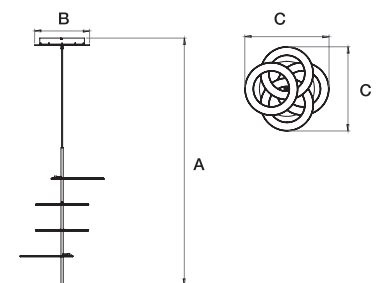

Hula Hoop S4