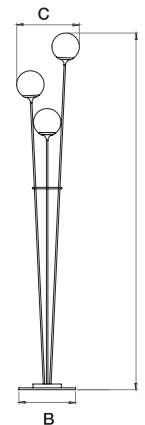

Cristalglob ST

Art. SFERA A PIANTANA	W	V	Lumen	°K LED	A cm	B cm	C cm	LED
	39	220	4290	2700/3000	190	30	35	500 mA CRI90