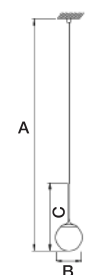

kit SFERA 15

Art. KIT SFERA 15	W	Lumen	°K LED	A cm	B cm	C cm	LED
	9	1430	2700/3000	400	15	40	500 mA CRI90