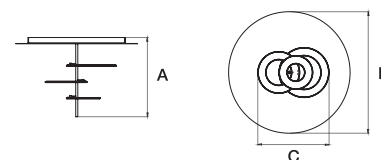

Hula Hoop P3