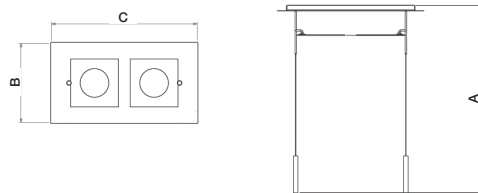

Petra-S4.R

PETRA ... TRIAC = DIMMERABILE TRIAC

ALIMENTATORE INCLUSO | DRIVER INCLUDED

Art. PETRA-S4.R	W	V	Lumen	°K LED	A cm	B cm	C cm	LED
proiettore	33	220	5196	2700/3000	150	40	80	700mA CRI90
spot touch	22	220	3000	2700/3000				700mA CRI90
25/50/75/100%								
totale	55	220	8196	2700/3000				700mA CRI90