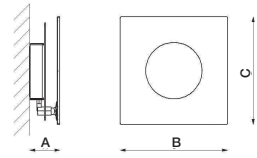

Petra 31 | Petra 26 | Petra 21

PETRA ... TRIAC = DIMMERABILE TRIAC

ALIMENTATORE INCLUSO | DRIVER INCLUDED.

Art.	W	V	Lumen	°K LED	A cm	B cm	C cm	LED
PETRA 31	25,2	220	3697	2700/3000	7	31	31	700mA CRI90
PETRA 26	16,8	220	2598	2700/3000	7	26	26	700mA CRI90
PETRA 21	13,5	220	2100	2700/3000	7	21	21	700mA CRI90