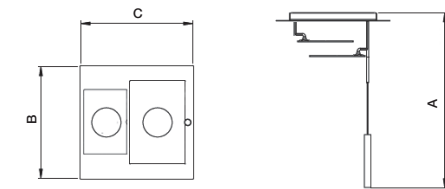

Petra-S3

PETRA ... TRIAC = DIMMERABILE TRIAC

ALIMENTATORE INCLUSO | DRIVER INCLUDED

Art. PETRA-S3	W	V	Lumen	°K LED	A cm	B cm	C cm	LED
proiettore	41	220	6295	2700/3000	150	66	66	700mA CRI90
spot touch	11	220	1500	2700/3000				700mA CRI90
25/50/75/100%								
totale	52	220	7795	2700/3000				700mA CRI90