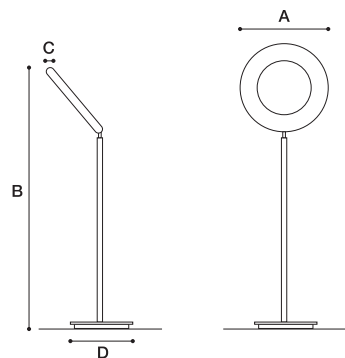

Vera ST

Art.	W	V	Lumen	°K LED	A cm	B cm	C cm	D cm	LED
VERA ST	25,2	220	3897	3000	31	190	0,6	27	700mA CRI90

ALIMENTATORE INCLUSO | DRIVER INCLUDED