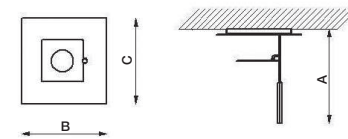

Petra P2.66 | Petra P2.50 | Petra P2.40

PETRA ... TRIAC = DIMMERABILE TRIAC

ALIMENTATORE INCLUSO | DRIVER INCLUDED

Art.	W	V	Lumen	°K LED	A cm	B cm	C cm	LED
PETRA P2.66								
proiettore	25,2	220	3697	2700/3000	45	66	66	700mA CRI90
spot	11	220	1500	2700/3000				700mA CRI90
totale	36,2	220	5197	2700/3000				700mA CRI90
PETRA P2.50								
proiettore	16,8	220	2598	2700/3000	45	50	50	700mA CRI90
spot	11	220	1500	2700/3000				700mA CRI90
totale	27,8	220	4098	2700/3000				700mA CRI90
PETRA P2.40								
proiettore	13,5	220	2100	2700/3000	45	40	40	700mA CRI90
spot	11	220	1500	2700/3000				700mA CRI90
totale	24,5	220	3600	2700/3000				700mA CRI90