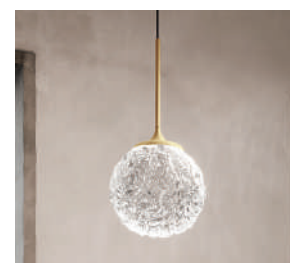

cristallo/ottone
cristal/brass
(OTCO)