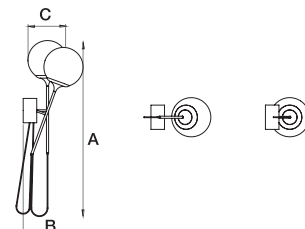

Cristalglob AP

Art. APPLIQUE	W	V	Lumen	°K LED	A cm	B cm	C cm	LED
	9	220	1430	2700/3000	40	20	15	500 mA CRI90