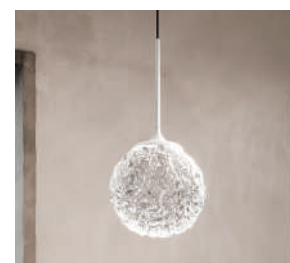

cristallo/bianco
cristal/white
(BICO)