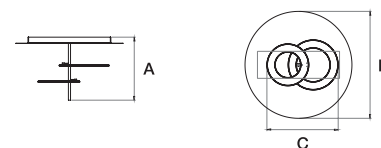

rosa/bianco
pink/white
(BIRO)

Hula Hoop

MARCO PAGNONCELLI

Hula Hoop

Hula Hoop P2

HULA HOOP ... TRIAC = DIMMERABILE TRIAC

ALIMENTATORE INCLUSO | DRIVER INCLUDED.

Art.	W	V	Lumen	°K LED	A cm	B cm	C cm	LED
PLAFONIERA 2 ANELLI	42	220	7295	2700/3000	40	Ø 66	44	700 mA CRI90