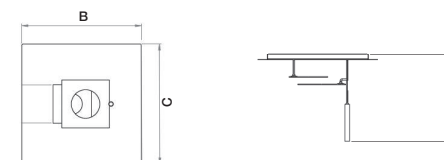

Petra.3

PETRA ... TRIAC = DIMMERABILE TRIAC

ALIMENTATORE INCLUSO | DRIVER INCLUDED

Art.	W	V	Lumen	°K LED	A cm	B cm	C cm	LED
PETRA.3								
proiettore	25,2	220	3697	2700/3000	45	66	66	700mA CRI90
spot	11	220	1500	2700/3000				700mA CRI90
totale	36,2	220	5197	2700/3000				700mA CRI90