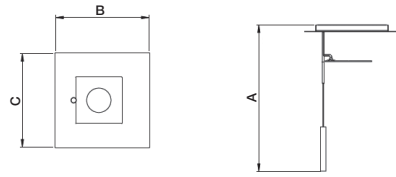

Petra-S2

PETRA ... TRIAC = DIMMERABILE TRIAC

ALIMENTATORE INCLUSO | DRIVER INCLUDED

Art. PETRA-S2	W	V	Lumen	°K LED	A cm	B cm	C cm	LED
proiettore	25,2	220	3697	2700/3000	150	66	66	700mA CRI90
spot touch	11	220	1500	2700/3000				700mA CRI90
25/50/75/100%								
totale	36,2	220	5197	2700/3000				700mA CRI90

kit 400-Petra 66/4^{max}-50/3^{max}-40/2^{max}

KIT LUCE 4 INTENSITÀ+CAVO 4MT PER PETRA 66 MAX 4 PZ.

ALIMENTATORE INCLUSO | DRIVER INCLUDED

Art. KIT 400	W	V	Lumen	°K LED	A cm	LED
	11	220	1500	2700/3000	400	700mA CRI90