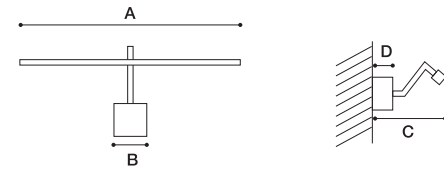

Zeta

Art.	W	V	Lumen	°K LED	A cm	B cm	C cm	D cm
ZETA 50	4,80	220	440	3000	50	8	17/20	4,5
ZETA 70	7,92	220	660	3000	70	8	17/20	4,5
ZETA 90	10,56	220	880	3000	90	8	17/20	4,5
ZETA 110	13,20	220	1100	3000	110	8	17/20	4,5

ALIMENTATORE INCLUSO LED 12V CRI90 | DRIVER INCLUDED LED 12V, CRI90

Finiture | Finishes: