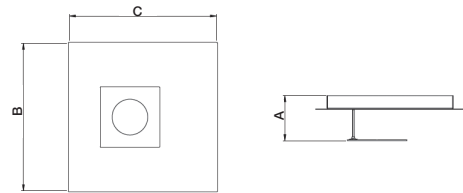

Petra 66 | Petra 50 | Petra 40

PETRA ... TRIAC = DIMMERABILE TRIAC

ALIMENTATORE INCLUSO | DRIVER INCLUDED

Art.	W	V	Lumen	°K LED	A cm	B cm	C cm	LED
PETRA 66	25,2	220	3697	2700/3000	20	66	66	700mA CRI90
PETRA 50	16,8	220	2598	2700/3000	20	50	50	700mA CRI90
PETRA 40	13,5	220	2100	2700/3000	20	43	43	700mA CRI90