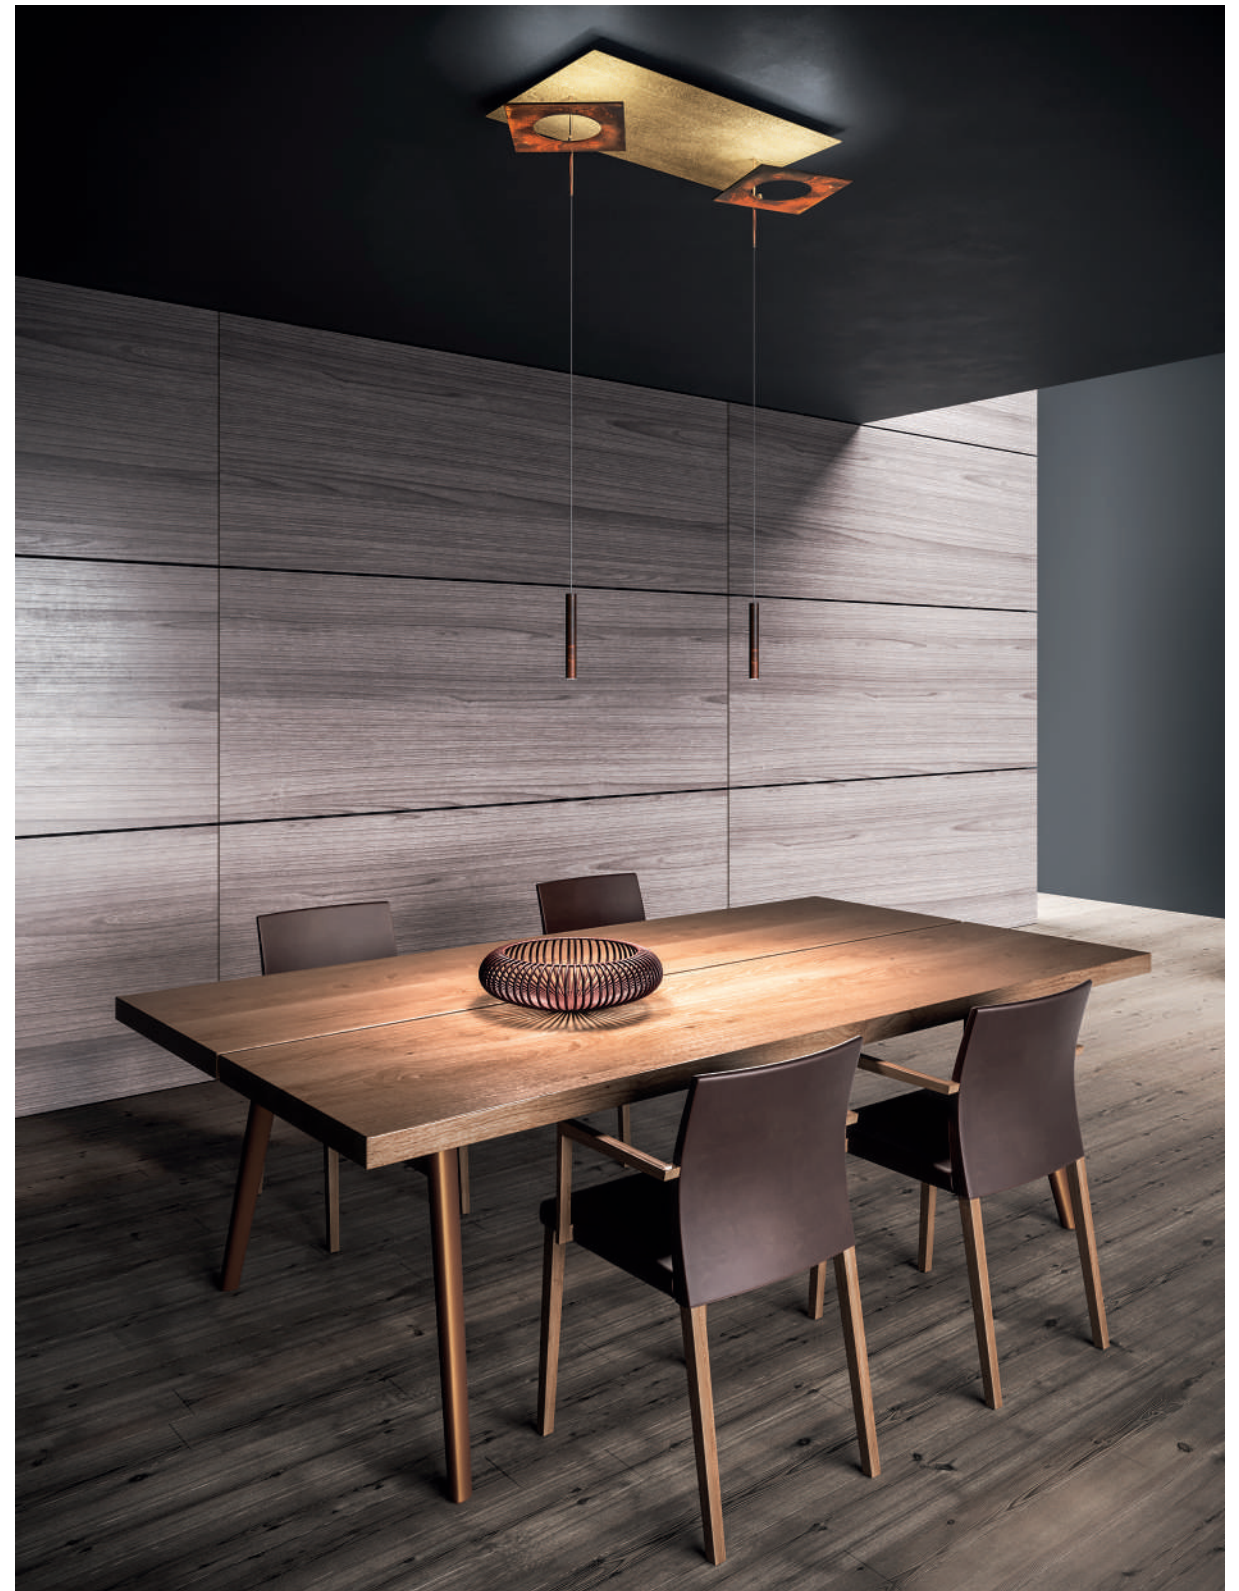

per varianti colori vedere pagina 21 | for color matchings see page 21