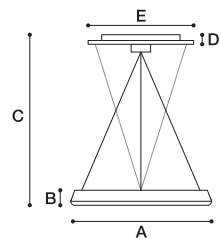

Lady B

O.I.L. DESIGN LAB

Art.	W	V	Lumen	°K LED
LADY B 800	85	220	9000	2700/3000
LADY B 585	45	220	4500	2700/3000

Art.	A cm	B cm	C cm	D cm	E cm
LADY B 800	80	3,6	150	4,5	28
LADY B 585	58,5	3,6	150	4,5	28

ALIMENTATORE INCLUSO LED 24V CRI90
DRIVER INCLUDED LED 24V CRI90

Colori | Colors:

Bianco
White

Nero
Black