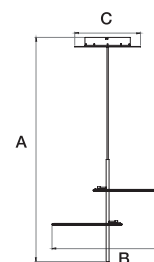

Hula Hoop P3

HULA HOOP ... TRIAC = DIMMERABILE TRIAC

ALIMENTATORE INCLUSO | DRIVER INCLUDED.

Art.	W	V	Lumen	°K LED	A cm	B cm	C cm	LED
PLAFONIERA 3 ANELLI	55	220	8395	2700/3000	50	Ø 75	50	700 mA CRI90

Hula Hoop S2